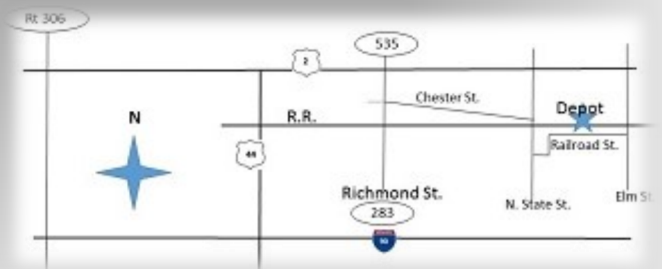

www.painesvillerrailroadmuseum.org

501(c)3 non-profit