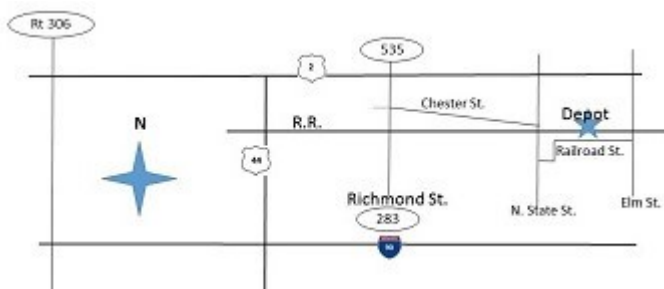

# MAY 6-7 2017

10 am to 5 pm

See operating Model Train Layouts in N scale,  
HO scale, S scale, O gauge and G gauge.

12 Different Layouts to see!

Model Train flea market on grounds.

Admission \$5.00 each, Family \$7.00

### **Direction to Painesville Depot**

I-90 (exit 200) to Rt. 44

North on Rt. 44 to Rt. 2

East on Rt. 2 (1.5 miles) to OH 535 / OH 283 (exit 223)

South on OH 283 for 200 feet, left turn (east onto Chester St.)

East on Chester St (0.7 miles) to North State Street

South on North State Street (under RR Bridge) to Railroad Street.

East on Railroad Street to Depot.