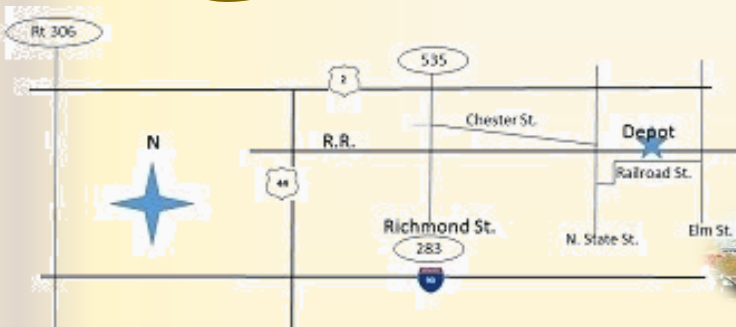

Painesville, Ohio 44077

Admission: **FREE**

For Info:

440-655-4455

prmevent@att.net

Join us at The Painesville Railroad Museum for The Handmade Market. We will be hosting an array of Quality Handmade Artisans and Crafters for Small Business Saturday. Shop Small, Shop Local, Buy Handmade and Preserve History at the Museum. Join the Movement!!

Bake Sale

Refreshments Available

Direction to Painesville Depot

East on I-90 (exit 200) to Rt. 44

North on Rt. 44 to Rt. 2

East on Rt. 2 (1.5 miles) to OH 535 / OH 283 (exit 223)

South on OH 283 for 200 feet, left turn (east onto Chester St.)

East on Chester St (0.7 miles) to North State Street

South on North State Street (under RR bridge) to Railroad Street.

www.painesvillerrailroadmuseum.org

501(c)3 non-profit

Proceeds to help the restoration and preservation of the historic Painesville Depot and bring her back to its glory days of the NYC.