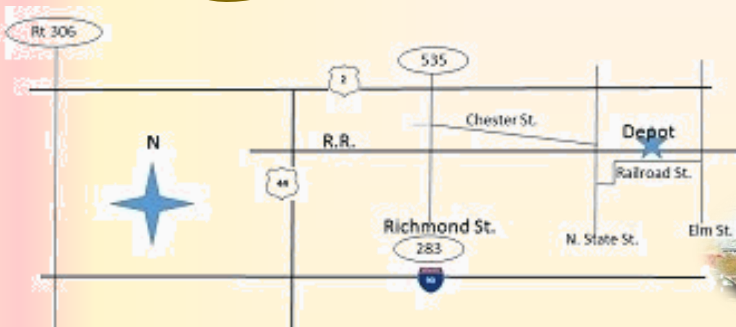

Painesville, Ohio 44077

Admission: **FREE**

For Info:

440-655-4455

prmevent@att.net

Join us at The Painesville Railroad Museum for The Handmade Market. We will be hosting an array of Quality Handmade Artisans and Crafters for Small Business Saturday. Shop Small, Shop Local, Buy Handmade and Preserve History at the Museum. Join the Movement!!

Bake Sale

Refreshments Available

Direction to Painesville Depot

East on I-90 (exit 200) to Rt. 44

North on Rt. 44 to Rt. 2

East on Rt. 2 (1.5 miles) to OH 535 / OH 283 (exit 223)

South on OH 283 for 200 feet, left turn (east onto Chester St.)

East on Chester St (0.7 miles) to North State Street

South on North State Street (under RR bridge) to Railroad Street.

www.painesvillerrailroadmuseum.org

501(c)3 non-profit

Proceeds to help the restoration and preservation of the historic Painesville Depot and bring her back to its glory days of the NYC.