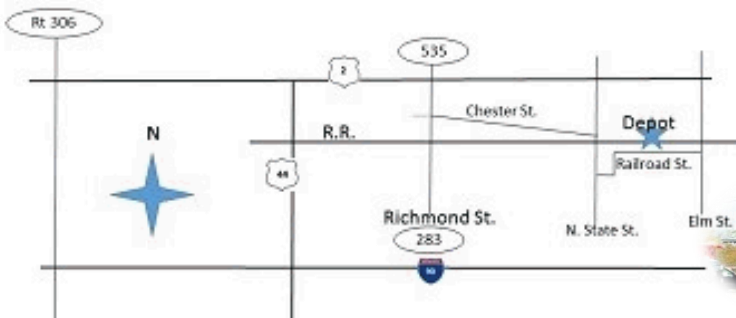

475 Railroad Street

Painesville, Ohio 44077

Admission: **FREE**

For Info:

440-655-4455

prmevent@att.net

Join us at The Painesville Railroad Museum for The Handmade Market. We will be hosting an array of Quality Handmade Artisans and Crafters for Small Business Saturday. Shop Small, Shop Local, Buy Handmade and Preserve History at the Museum. Join the Movement!!

Bake Sale

Refreshments Available

Direction to Painesville Depot

East on I-90 (exit 200) to Rt. 44

North on Rt. 44 to Rt. 2

East on Rt. 2 (1.5 miles) to OH 535 / OH 283 (exit 223)

South on OH 283 for 200 feet, left turn (east onto Chester St.)